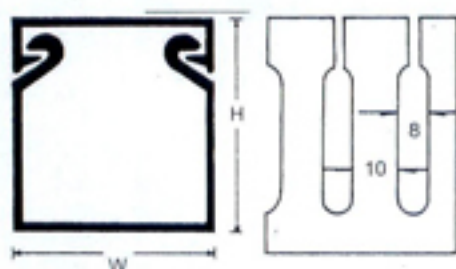

WIRING DUCT (OPEN SLOT)

SLOT: 8mm for all applicable size except MD-6.5 MD-6.7, MD-8 in 10mm. (100mm in high)

- Material: High impact, self-extinguishing, warp-proof PVC (Polyvinyl chloride)
- Color: Grey.
- Maximum service temperature: 85°C
- Used extensively for all wiring applications where cable protection is essential i.e. switchboards...etc.
- Features parallel holes on both sidewalls to facilitate cutting in wire application.
- Special color, size, length upon request of reasonable quantity.
- ★ NEW SIZE

Unit:mm

MD SLOT : 8mm

KD SLOT : 6mm

HD SLOT : 4mm

■ AVAILABLE AT 6mm SLOT UPON REQUEST. UP TO 60 × 60 mm.

Item No.			Dimension W×H	Wires to be Contained	Length
SLOT : 8mm	SLOT : 6mm	SLOT : 4mm			
AD-0.5L		HD-0.5L	15 × 25	5~12pcs	2M
AD-0.7L		HD-0.7L	20 × 20	5~12pcs	
AD-0L		HD-0L	25 × 25	10~25pcs	
AD-1L	KD-1	HD-1L	25 × 45	20~25pcs	
AD-1.2L	KD-1.2	HD-1.2L	33 × 33	25~45pcs	
AD-1.5L	KD-1.5	HD-1.5L	33 × 45	40~55pcs	
AD-2L	KD-2	HD-2L	45 × 45	60~70pcs	
AD-2.2L		HD-2.2L	50 × 50	80~90pcs	
AD-2.5L	KD-2.5	HD-2.5L	65 × 45	110~120pcs	
AD-3L	KD-3	HD-3L	33 × 65	60~75pcs	
AD-4L	KD-4	HD-4L	25 × 65	40~45pcs	
AD-5L	KD-5	HD-5L	45 × 65	110~120pcs	
AD-5.5L	KD-5.5	HD-5.5L	60 × 60	120~135pcs	
AD-5.7L	KD-5.7	HD-5.7L	65 × 65	180~200pcs	
AD-6L			72 × 64	200~220pcs	
AD-6.5L			33 × 100	180~200pcs	
AD-6.7L			48 × 100	215~250pcs	
★ AD-6.8L			55 × 100	220~260pcs	
★ AD-7L			70 × 100	250~300pcs	
★ AD-7.2L			100 × 50	200~250pcs	
AD-7.5L			100 × 75	260~320pcs	
AD-8L		HD-8L	100 × 100	300~400pcs	
AD-10L			150 × 75	335~500pcs	
★ AD-12L			150 × 100	450~600pcs	
★ AD-15L			200 × 100	600~800pcs	

FIXING SLOT

For width :

25mm · 33mm · 40mm · 45mm ·
50mm · 60mm · 65mm

For width :

72mm · 80mm · 100mm · 150mm

■ AVAILABLE AT 50mm SLOT UPON REQUEST.