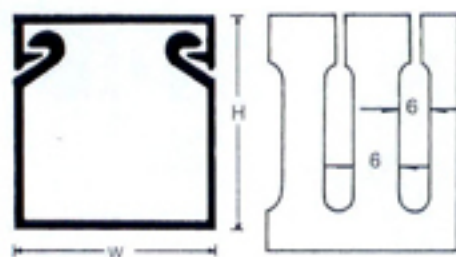

WIRING DUCT (OPEN SLOT)

SLOT: 8mm for all applicable size except MD-6.5 MD-6.7, MD-8 in 10mm. (100mm in high)

- Material: High impact, self-extinguishing, warp-proof PVC (Polyvinyl chloride)
- Color: Grey.
- Maximum service temperature: 85°C
- Used extensively for all wiring applications where cable protection is essential i.e. switchboards...etc.
- Features parallel holes on both sidewalls to facilitate cutting in wire application.
- Special color, size, length upon request of reasonable quantity.
- ★ NEW SIZE

Unit:mm

MD SLOT : 8mm

KD SLOT : 6mm

HD SLOT : 4mm

■ AVAILABLE AT 6mm SLOT UPON REQUEST. UP TO 60 × 60 mm.

Item No.			Dimension W×H	Wires to be Contained	Length
SLOT : 8mm	SLOT : 6mm	SLOT : 4mm			
AD-0.5L		HD-0.5L	15 × 25	5~12pcs	2M
AD-0.7L		HD-0.7L	20 × 20	5~12pcs	
AD-0L		HD-0L	25 × 25	10~25pcs	
AD-1L	KD-1	HD-1L	25 × 45	20~25pcs	
AD-1.2L	KD-1.2	HD-1.2L	33 × 33	25~45pcs	
AD-1.5L	KD-1.5	HD-1.5L	33 × 45	40~55pcs	
AD-2L	KD-2	HD-2L	45 × 45	60~70pcs	
AD-2.2L		HD-2.2L	50 × 50	80~90pcs	
AD-2.5L	KD-2.5	HD-2.5L	65 × 45	110~120pcs	
AD-3L	KD-3	HD-3L	33 × 65	60~75pcs	
AD-4L	KD-4	HD-4L	25 × 65	40~45pcs	
AD-5L	KD-5	HD-5L	45 × 65	110~120pcs	
AD-5.5L	KD-5.5	HD-5.5L	60 × 60	120~135pcs	
AD-5.7L	KD-5.7	HD-5.7L	65 × 65	180~200pcs	
AD-6L			72 × 64	200~220pcs	
AD-6.5L			33 × 100	180~200pcs	
AD-6.7L			48 × 100	215~250pcs	
★ AD-6.8L			55 × 100	220~260pcs	
★ AD-7L			70 × 100	250~300pcs	
★ AD-7.2L			100 × 50	200~250pcs	
AD-7.5L			100 × 75	260~320pcs	
AD-8L		HD-8L	100 × 100	300~400pcs	
AD-10L			150 × 75	335~500pcs	
★ AD-12L			150 × 100	450~600pcs	
★ AD-15L			200 × 100	600~800pcs	

FIXING SLOT

For width :

25mm · 33mm · 40mm · 45mm ·
50mm · 60mm · 65mm

For width :

72mm · 80mm · 100mm · 150mm

■ AVAILABLE AT 50mm SLOT UPON REQUEST.