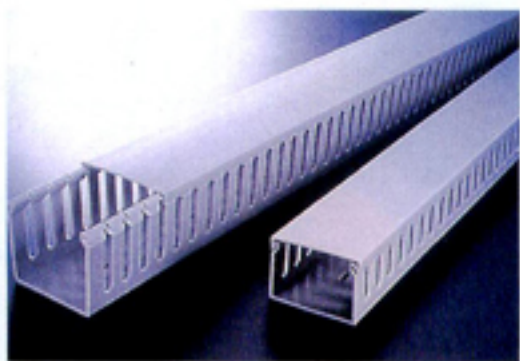

WIRING DUCT (OPEN SLOT)

SLOT: 8mm for all applicable size except MD-6.5 MD-6.7, MD-8 in 10mm. (100mm in high)

- Material: High impact, self-extinguishing, warp-proof PVC (Polyvinyl chloride)
- Color: Grey.
- Maximum service temperature: 85°C
- Used extensively for all wiring applications where cable protection is essential i.e. switchboards...etc.
- Features parallel holes on both sidewalls to facilitate cutting in wire application.
- Special color, size, length upon request of reasonable quantity.
- ★ NEW SIZE

Unit:mm

MD SLOT : 8mm

KD SLOT : 6mm

HD SLOT : 4mm

■ AVAILABLE AT 6mm SLOT UPON REQUEST. UP TO 60 × 60 mm.

Item No.			Dimension W×H	Wires to be Contained	Length
SLOT : 8mm	SLOT : 6mm	SLOT : 4mm			
AD-0.5L		HD-0.5L	15 × 25	5~12pcs	2M
AD-0.7L		HD-0.7L	20 × 20	5~12pcs	
AD-0L		HD-0L	25 × 25	10~25pcs	
AD-1L	KD-1	HD-1L	25 × 45	20~25pcs	
AD-1.2L	KD-1.2	HD-1.2L	33 × 33	25~45pcs	
AD-1.5L	KD-1.5	HD-1.5L	33 × 45	40~55pcs	
AD-2L	KD-2	HD-2L	45 × 45	60~70pcs	
AD-2.2L		HD-2.2L	50 × 50	80~90pcs	
AD-2.5L	KD-2.5	HD-2.5L	65 × 45	110~120pcs	
AD-3L	KD-3	HD-3L	33 × 65	60~75pcs	
AD-4L	KD-4	HD-4L	25 × 65	40~45pcs	
AD-5L	KD-5	HD-5L	45 × 65	110~120pcs	
AD-5.5L	KD-5.5	HD-5.5L	60 × 60	120~135pcs	
AD-5.7L	KD-5.7	HD-5.7L	65 × 65	180~200pcs	
AD-6L			72 × 64	200~220pcs	
AD-6.5L			33 × 100	180~200pcs	
AD-6.7L			48 × 100	215~250pcs	
★ AD-6.8L			55 × 100	220~260pcs	
★ AD-7L			70 × 100	250~300pcs	
★ AD-7.2L			100 × 50	200~250pcs	
AD-7.5L			100 × 75	260~320pcs	
AD-8L		HD-8L	100 × 100	300~400pcs	
AD-10L			150 × 75	335~500pcs	
★ AD-12L			150 × 100	450~600pcs	
★ AD-15L			200 × 100	600~800pcs	

FIXING SLOT

For width :

25mm · 33mm · 40mm · 45mm ·
50mm · 60mm · 65mm

For width :

72mm · 80mm · 100mm · 150mm

■ AVAILABLE AT 50mm SLOT UPON REQUEST.