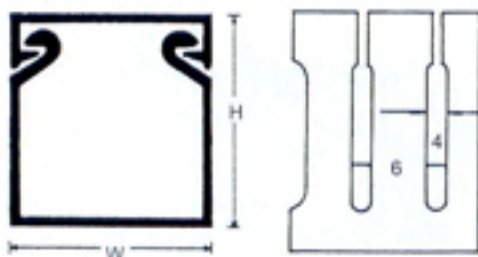

WIRING DUCT (OPEN SLOT)

SLOT: 8mm for all applicable size except MD-6.5 MD-6.7, MD-8 in 10mm. (100mm in high)

- Material: High impact, self-extinguishing, warp-proof PVC (Polyvinyl chloride)
- Color: Grey.
- Maximum service temperature: 85°C
- Used extensively for all wiring applications where cable protection is essential i.e. switchboards...etc.
- Features parallel holes on both sidewalls to facilitate cutting in wire application.
- Special color, size, length upon request of reasonable quantity.
- ★ NEW SIZE

Unit:mm

MD SLOT : 8mm

KD SLOT : 6mm

HD SLOT : 4mm

■ AVAILABLE AT 6mm SLOT UPON REQUEST. UP TO 60 × 60 mm.

Item No.			Dimension W×H	Wires to be Contained	Length
SLOT : 8mm	SLOT : 6mm	SLOT : 4mm			
AD-0.5L		HD-0.5L	15 × 25	5~12pcs	2M
AD-0.7L		HD-0.7L	20 × 20	5~12pcs	
AD-0L		HD-0L	25 × 25	10~25pcs	
AD-1L	KD-1	HD-1L	25 × 45	20~25pcs	
AD-1.2L	KD-1.2	HD-1.2L	33 × 33	25~45pcs	
AD-1.5L	KD-1.5	HD-1.5L	33 × 45	40~55pcs	
AD-2L	KD-2	HD-2L	45 × 45	60~70pcs	
AD-2.2L		HD-2.2L	50 × 50	80~90pcs	
AD-2.5L	KD-2.5	HD-2.5L	65 × 45	110~120pcs	
AD-3L	KD-3	HD-3L	33 × 65	60~75pcs	
AD-4L	KD-4	HD-4L	25 × 65	40~45pcs	
AD-5L	KD-5	HD-5L	45 × 65	110~120pcs	
AD-5.5L	KD-5.5	HD-5.5L	60 × 60	120~135pcs	
AD-5.7L	KD-5.7	HD-5.7L	65 × 65	180~200pcs	
AD-6L			72 × 64	200~220pcs	
AD-6.5L			33 × 100	180~200pcs	
AD-6.7L			48 × 100	215~250pcs	
★ AD-6.8L			55 × 100	220~260pcs	
★ AD-7L			70 × 100	250~300pcs	
★ AD-7.2L			100 × 50	200~250pcs	
AD-7.5L			100 × 75	260~320pcs	
AD-8L		HD-8L	100 × 100	300~400pcs	
AD-10L			150 × 75	335~500pcs	
★ AD-12L			150 × 100	450~600pcs	
★ AD-15L			200 × 100	600~800pcs	

FIXING SLOT

For width :

25mm · 33mm · 40mm · 45mm ·
50mm · 60mm · 65mm

For width :

72mm · 80mm · 100mm · 150mm

■ AVAILABLE AT 50mm SLOT UPON REQUEST.