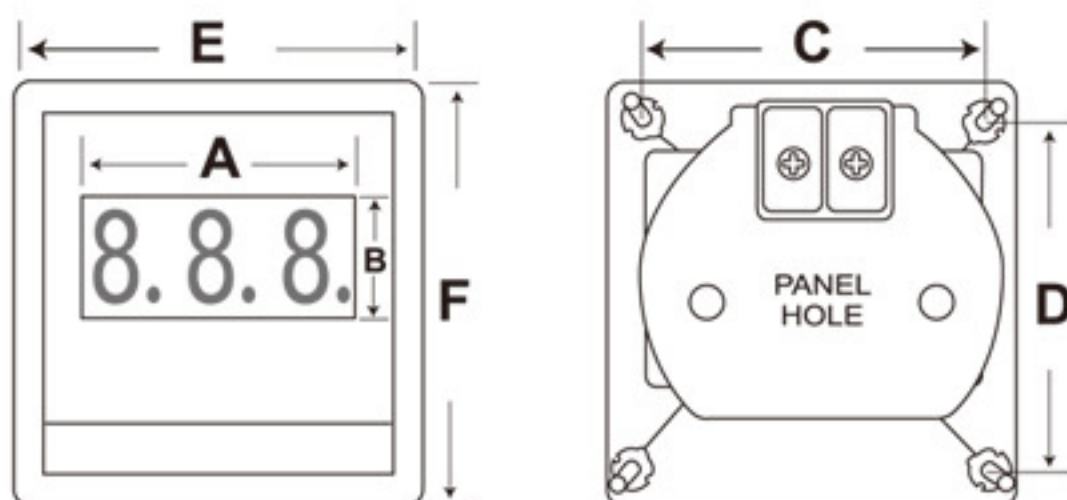

Model No.	DM-80E	
DISPLAY	RED LED 20.32mm(0.8")	
ACCURACY	$\pm 0.5\% \pm 2$ digit	
TEMPERATURE RANGE	$-10^{\circ}\text{C} \sim +50^{\circ}\text{C}$	
DIELECTRIC STRENGTH	AC 2KV / 1 min.	
MEASUREMENT RANGE	DM-80E	
AMMETERS	AC	0~60A Direct Aux.power: AC 130~300V
	DC	0~30A Direct Aux.power: DC 2.5~30V
VOLTMETERS	AC	<ul style="list-style-type: none"> 130V~300V (under AC 130V can not display or display error) 70V~160V (under AC 70V can not display or display error)
	DC	<ul style="list-style-type: none"> 2.5V~30V (under DC 2.5V can not display or display error) 0~99.9V Aux.power DC 2.5~30V
FREQUENCY METERS	30HZ ~ 99.9HZ AC80V ~ 300V	

DIMENSIONS

MODEL NO.	A	B	C	D	E	F	PANEL HOLE
DM-80E	59	25	65	65	80	80	65